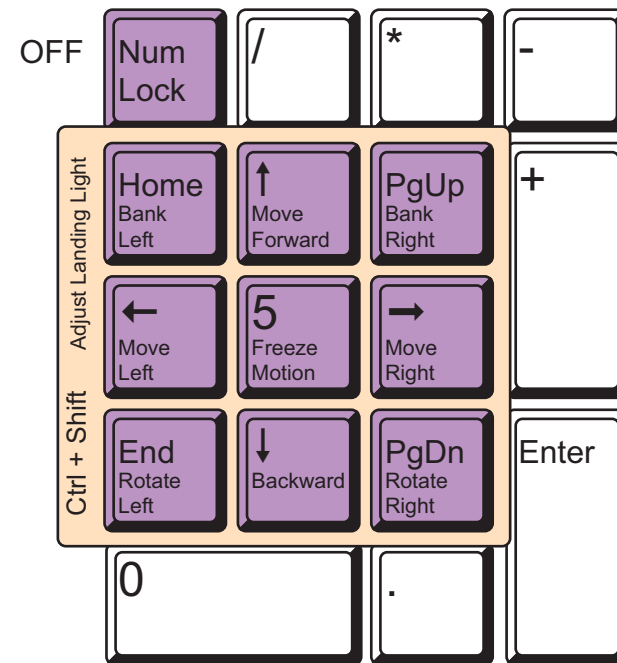

* Hold Shift to cycle backwards

- Simulator
- View
- Multiplayer

Flight Simulator 2004 Commands

Simulator, View, and Multiplayer

- Aircraft General
- Control Surface
- Engine
- Autopilot

Flight Simulator 2004 Commands

Aircraft, Control, Engine, & Autopilot

- Radio
- Instrument
- Light
- Slew

Flight Simulator 2004 Commands

Radios, Instruments, Lights, and Slew