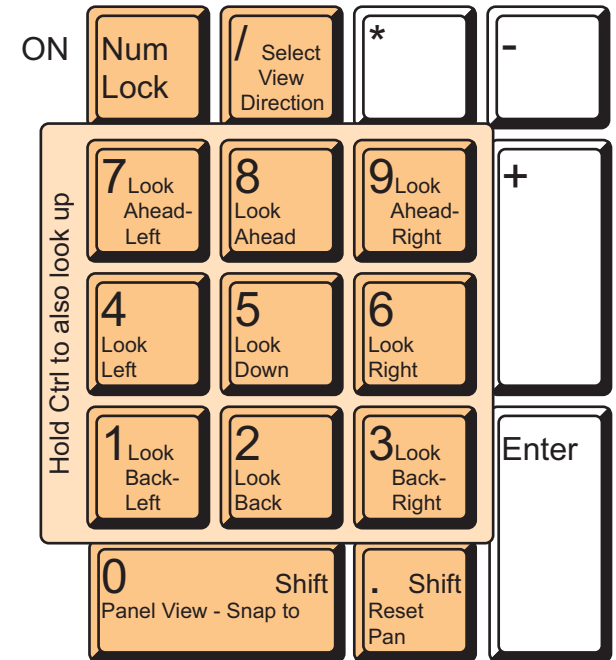

* Hold Shift to cycle backwards

- Simulator
- View
- Multiplayer

Flight Simulator 2004 Commands

Simulator, View, and Multiplayer

- Aircraft General
- Control Surface
- Engine
- Autopilot

Flight Simulator 2004 Commands

Aircraft, Control, Engine, & Autopilot

- Radio
- Instrument
- Light
- Slew

Flight Simulator 2004 Commands

Radios, Instruments, Lights, and Slew