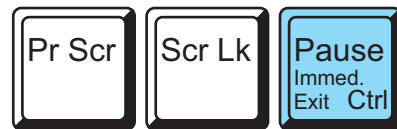

* Hold Shift to cycle backwards

- Simulator
- View
- Multiplayer

Flight Simulator 2004 Commands

Simulator, View, and Multiplayer

- Aircraft General
- Control Surface
- Engine
- Autopilot

Flight Simulator 2004 Commands

Aircraft, Control, Engine, & Autopilot

- Radio
- Instrument
- Light
- Slew

Flight Simulator 2004 Commands

Radios, Instruments, Lights, and Slew