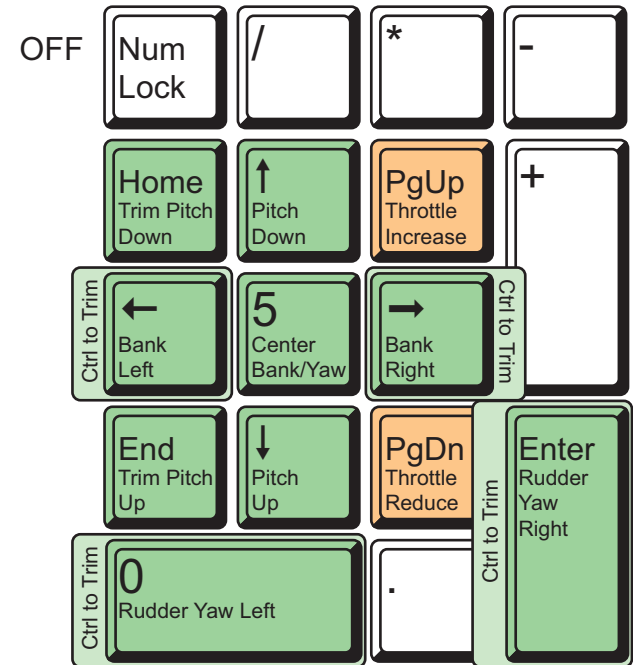

* Hold Shift to cycle backwards

- Simulator
- View
- Multiplayer

Flight Simulator 2004 Commands

Simulator, View, and Multiplayer

- Aircraft General
- Control Surface
- Engine
- Autopilot

Flight Simulator 2004 Commands

Aircraft, Control, Engine, & Autopilot

- Radio
- Instrument
- Light
- Slew

Flight Simulator 2004 Commands

Radios, Instruments, Lights, and Slew