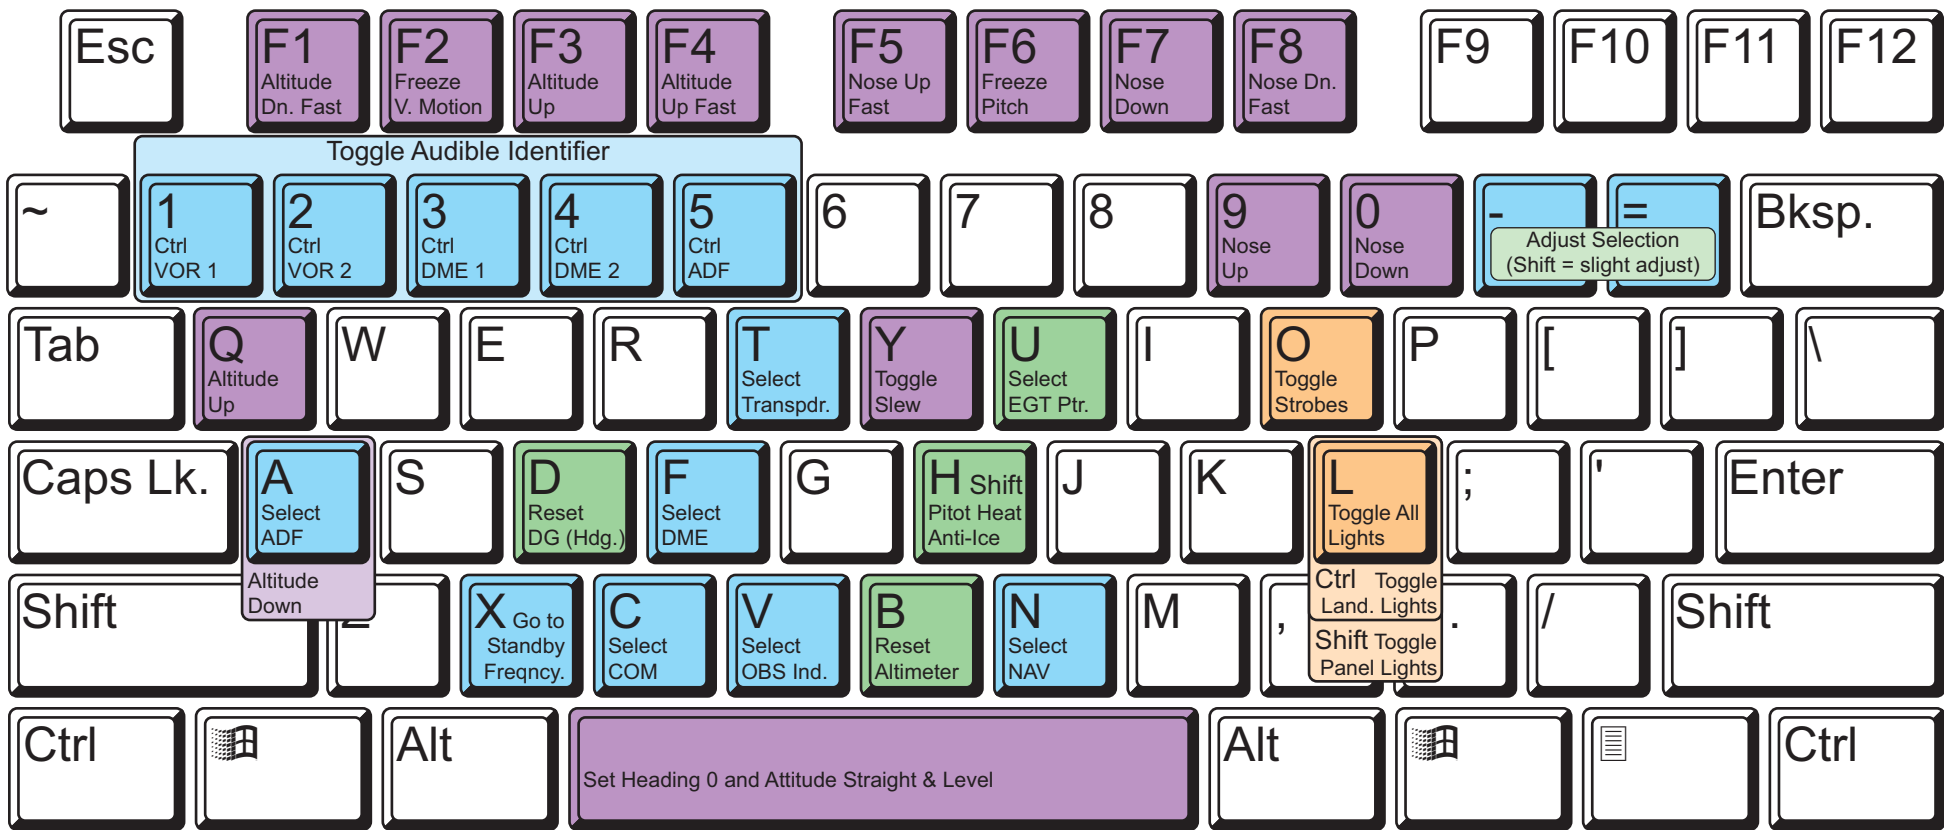

* Hold Shift to cycle backwards

- Simulator
- View
- Multiplayer

Flight Simulator 2004 Commands

Simulator, View, and Multiplayer

- Aircraft General
- Control Surface
- Engine
- Autopilot

Flight Simulator 2004 Commands

Aircraft, Control, Engine, & Autopilot

- Radio
- Instrument
- Light
- Slew

Flight Simulator 2004 Commands

Radios, Instruments, Lights, and Slew