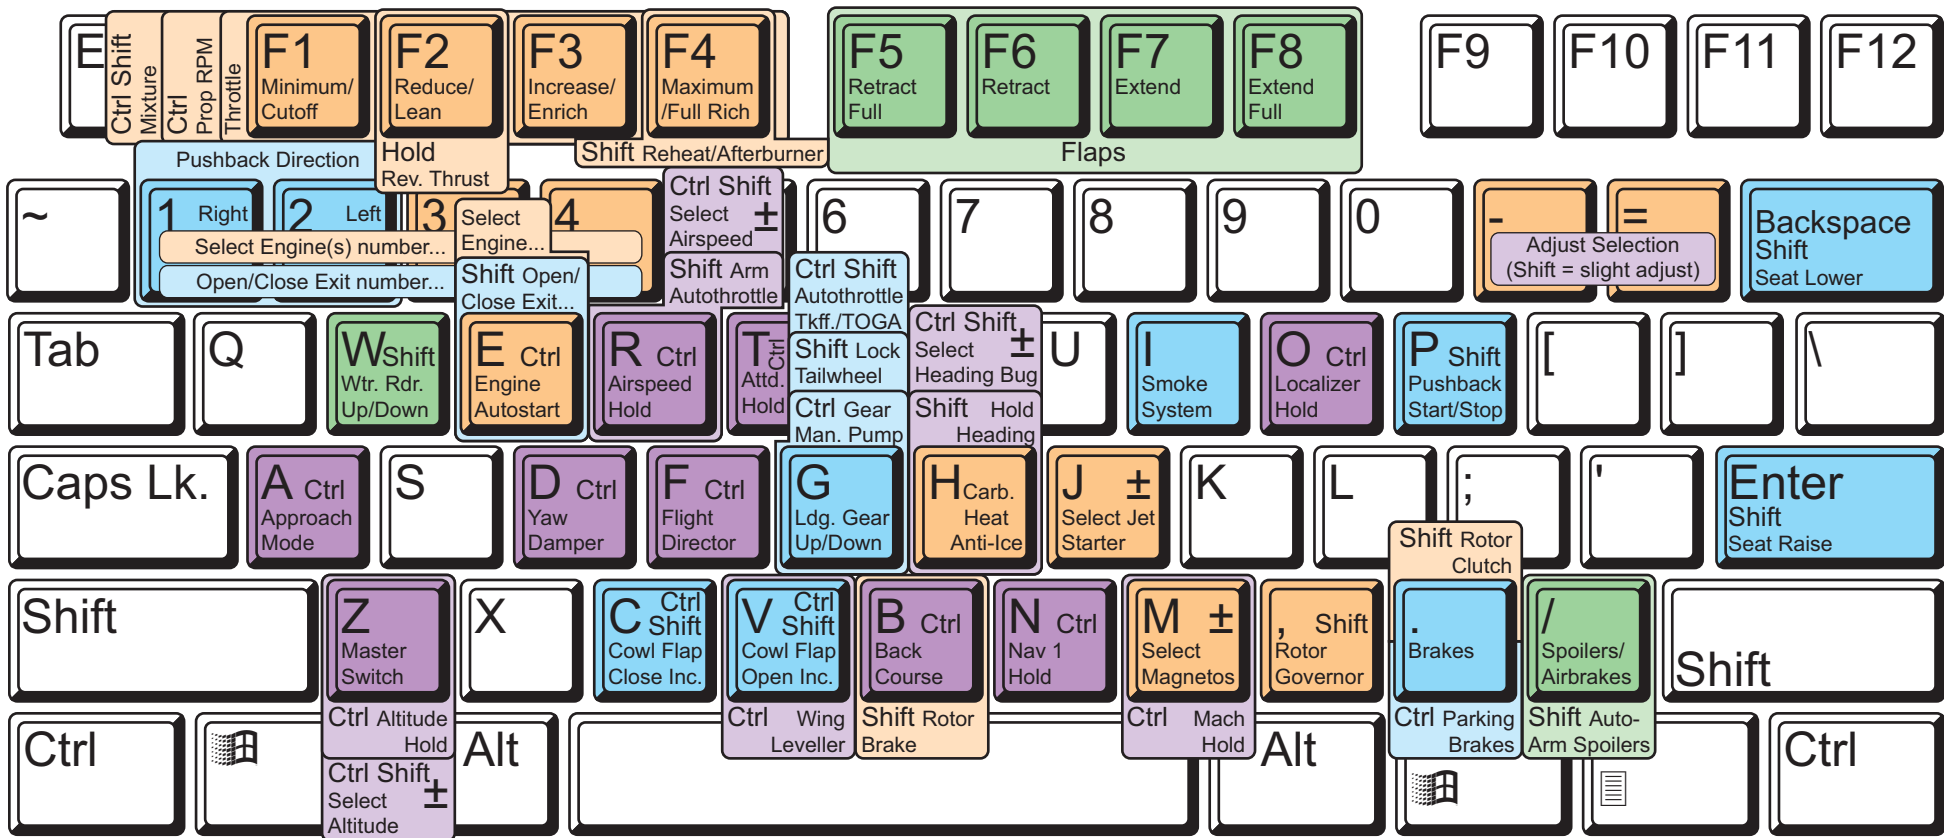

* Hold Shift to cycle backwards

- Simulator
- View
- Multiplayer

Flight Simulator 2004 Commands

Simulator, View, and Multiplayer

- Aircraft General
- Control Surface
- Engine
- Autopilot

Flight Simulator 2004 Commands

Aircraft, Control, Engine, & Autopilot

- Radio
- Instrument
- Light
- Slew

Flight Simulator 2004 Commands

Radios, Instruments, Lights, and Slew